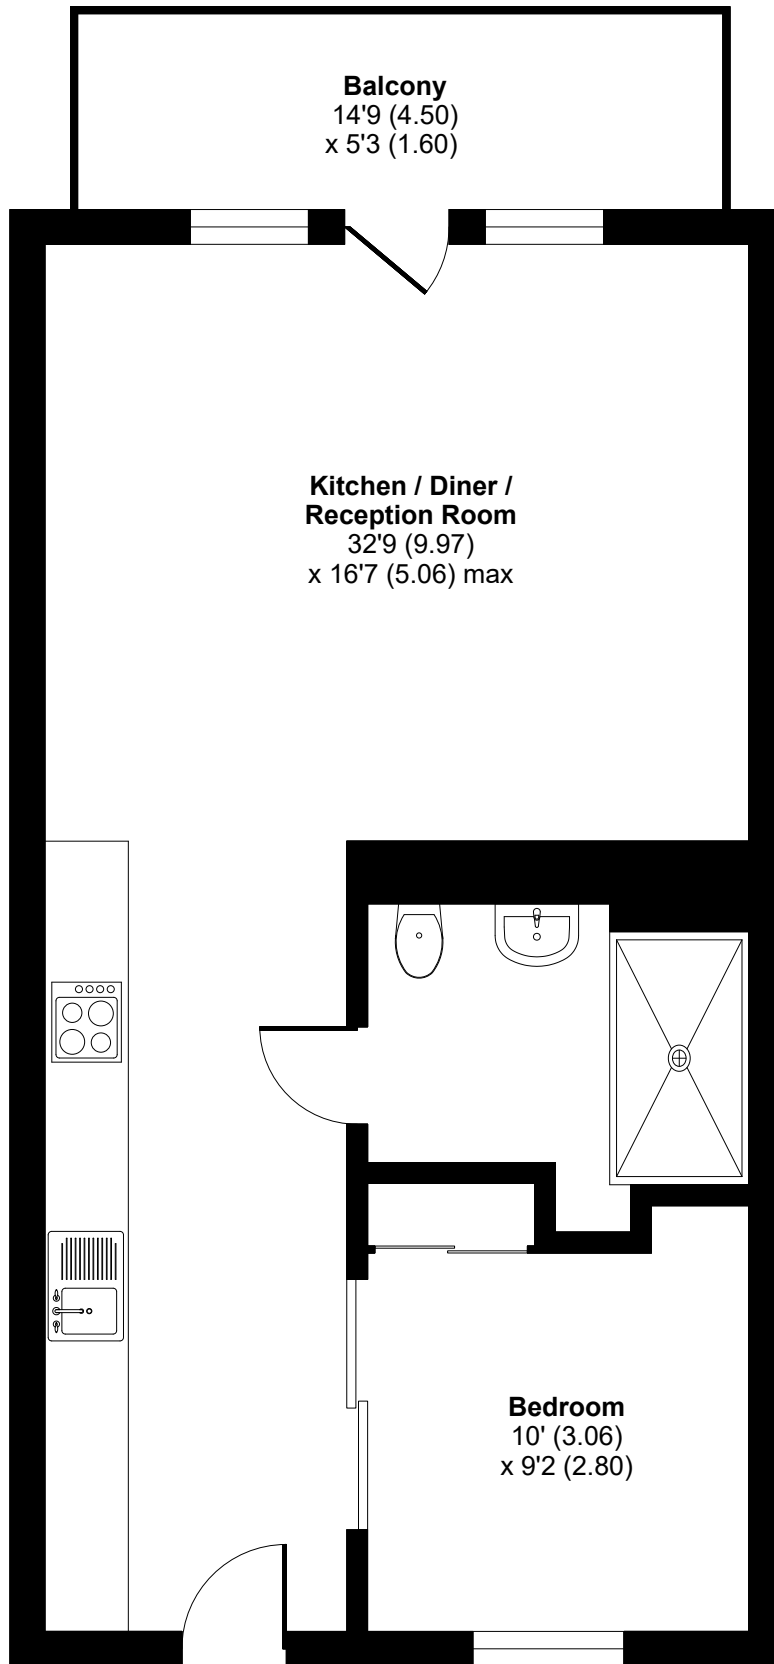

District Lofts, Happy Walk, Leeds, LS9

Approximate Area = 543 sq ft / 50.4 sq m

For identification only - Not to scale

THIRD FLOOR